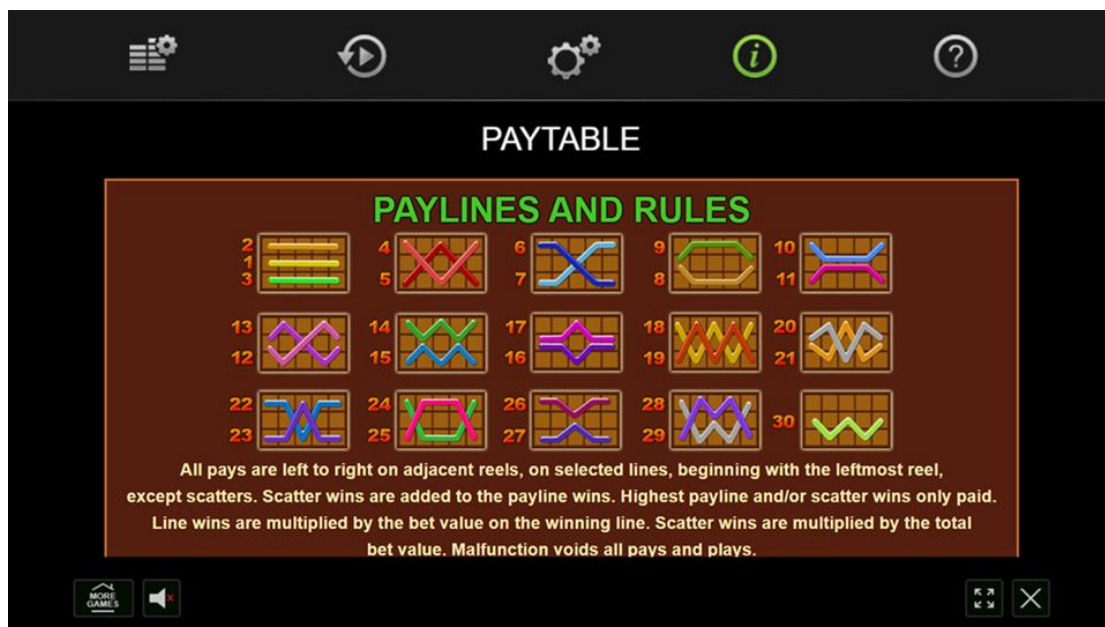

Izmaksas Līniju Apraksts.

- Laimests tiek izmaksāts tikai par laimīgajām kombinācijām uz aktīvajām izmaksas līnijām no kreisās puses.
- Vienādi simboli uz izmaksas līnijas veido izmaksu.
- Līnijas, kas redzamas attēlā, parāda iespējamās izmaksas līniju formas:

7. Kārtība, kādā notiek pieteikšanās uz laimestu un kādā to izsniedz

Lai saņemtu laimestu savā spēļu kontā, ir jāaizver attiecīgās spēles logs un jāveic naudas transakcija no konta sadaļas „Kase”.

Lai saņemtu laimestu uz savu personīgo finanšu iestādes kontu, spēlētājam ir jāizmanto viens no šiem naudas transakcijas/pārskaitījuma veidiem:

- uz bankas kontu ar tiešu maksājumu vai izmantojot banklink pakalpojumus,
- uz bankas karti.

Izmaksātos laimestus, kas ir laimēti saskaņā ar tiešsaistes spēlē esošajiem spēles noteikumiem un laimējošo kombināciju tabulu.

Spēles programmas funkcionāla bojājuma, elektronisku vai manipulēšanas ar spēļu automātu programmu rezultātā uz spēles ekrāna tiks parādīta informācija - nav spēles laimests un izmaksāts netiek.

Sarežģītāku bojājumu gadījumā vai šaubu gadījumā par manipulēšanu ar spēļu programmām, laimesta izmaksas tiek veiktas pēc tam, kad tiek veikta spēles pārbaude un darbinieki ir pārliecinājušies par iepriekšminēto apstākļu neesamību.