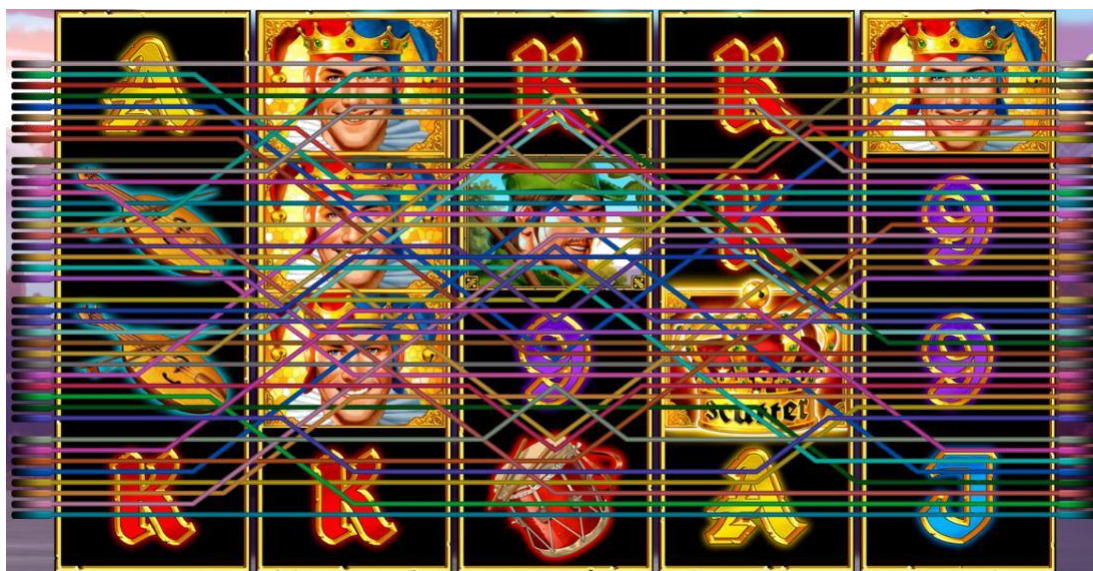

Izmaksu Līniju Apraksts.

Laimests tiek izmaksāts tikai par laimīgajām kombinācijām uz aktīvajām izmaksas līnijām.

Laimēto kredītu skaits atkarīgs no kopējā laimēto kredītu skaita reizinājumu ar jūsu izvēlētas likmes lieluma.

Līnijas, kas redzamas attēlā, parāda iespējamās izmaksas līniju formas:

7. Kārtība, kādā notiek pieteikšanās uz laimestu un kādā to izsniedz

Lai saņemtu laimestu savā spēļu kontā, ir jāaizver attiecīgās spēles logs un jāveic naudas transakcija no konta sadaļas „Kase”.

Lai saņemtu laimestu uz savu personīgo finanšu iestādes kontu, spēlētājam ir jāizmanto viens no šiem naudas transakcijas/pārskaitījuma veidiem:

- uz bankas kontu ar tiešu maksājumu vai izmantojot banklink pakalpojumus,
- uz bankas karti.

Izmaksā tos laimestus, kas ir laimēti saskaņā ar tiešsaistes spēlē esošajiem spēles noteikumiem un laimējošo kombināciju tabulu.

Spēles programmas funkcionāla bojājuma, elektronisku vai manipulēšanas ar spēļu automātu programmu rezultātā uz spēles ekrāna tiks parādīta informācija - nav spēles laimests un izmaksāts netiek.

Sarežģītāku bojājumu gadījumā vai šaubu gadījumā par manipulēšanu ar spēļu programmām, laimesta izmaksas tiek veiktas pēc tam, kad tiek veikta spēles pārbaude un darbinieki ir pārliecinājušies par iepriekšminēto apstākļu neesamību.