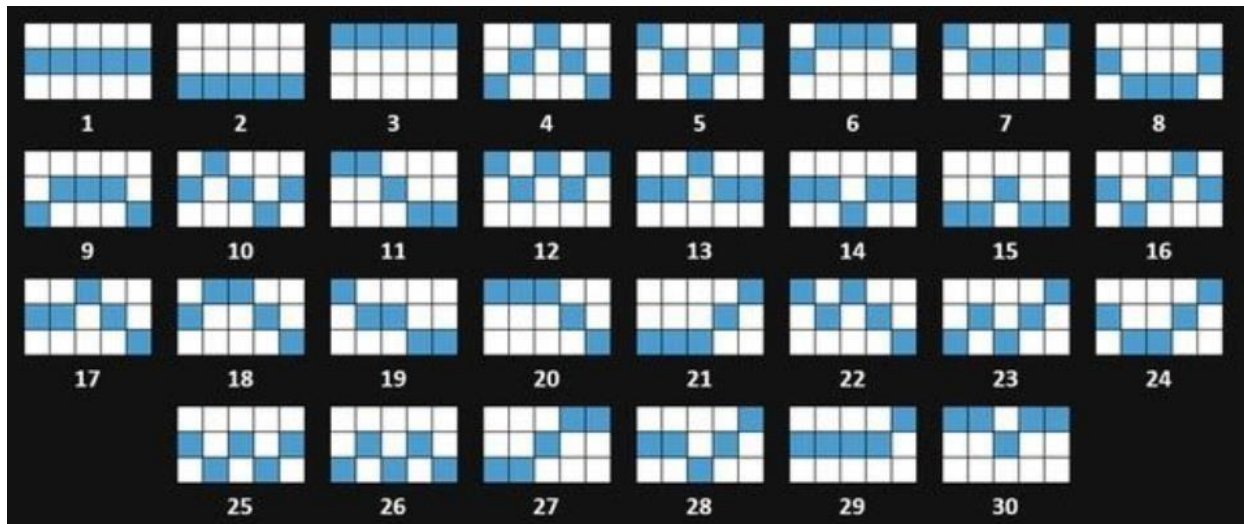

### BONUSA SPĒLE

 5 - 500 4 - 75 3 - 18 2 - 10	 5 - 300 4 - 50 3 - 14 2 - 9	 5 - 275 4 - 45 3 - 13 2 - 9	 5 - 225 4 - 35 3 - 12 2 - 8	 5 - 200 4 - 30 3 - 12 2 - 8
 5 - 10 4 - 5 3 - 3	 5 - 10 4 - 5 3 - 3	 5 - 10 4 - 5 3 - 3	 5 - 10 4 - 5 3 - 3	 5 - 10 4 - 5 3 - 3

ALL CREDIT WINS ARE SHOWN WITHOUT ANY BET MODIFIERS.

 5 - 1000 4 - 250 3 - 50 2 - 15	is wild and substitutes for all symbols.
---	---

ALL CREDIT WINS ARE SHOWN WITHOUT ANY BET MODIFIERS.

 10 - 225 9 - 115 8 - 35 7 - 20 6 - 12 5 - 9 4 - 8 3 - 6 1  substitutes for 2  symbols.	 10 - 200 9 - 110 8 - 30 7 - 19 6 - 12 5 - 9 4 - 8 3 - 6 1  substitutes for 2  symbols.
---	---

### IZMAKSU LĪNIJAS